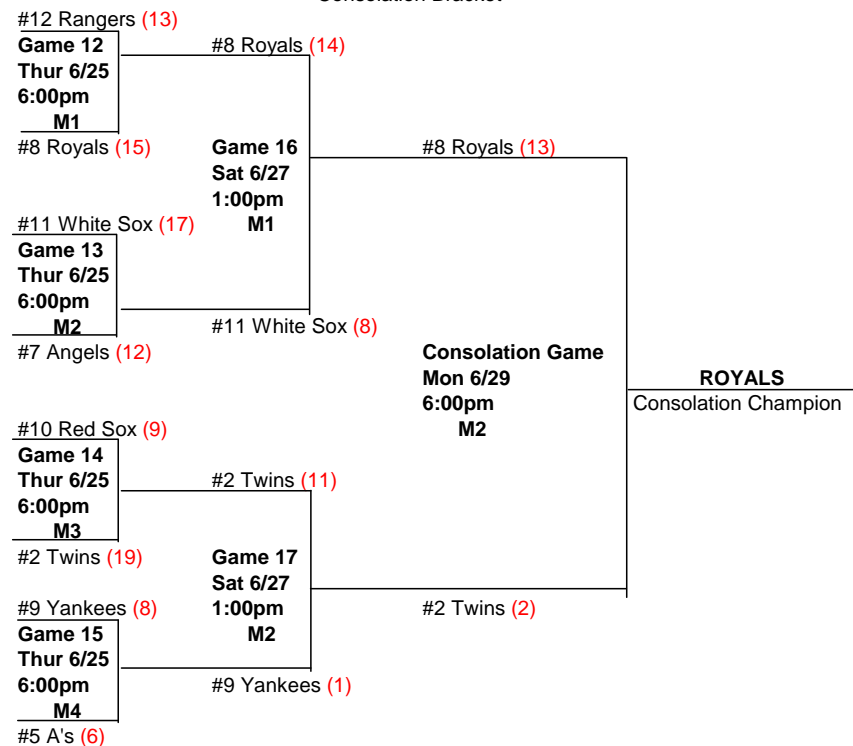

2009 AL TOURNAMENT

updated 6/30

Consolation Bracket

- * Weather may impact schedule
- * Home team is highest ranked team (#1 is highest, #10 is lowest)
- * Rankings are as of 6/17
- * First & Second place teams in each division get a first round bye