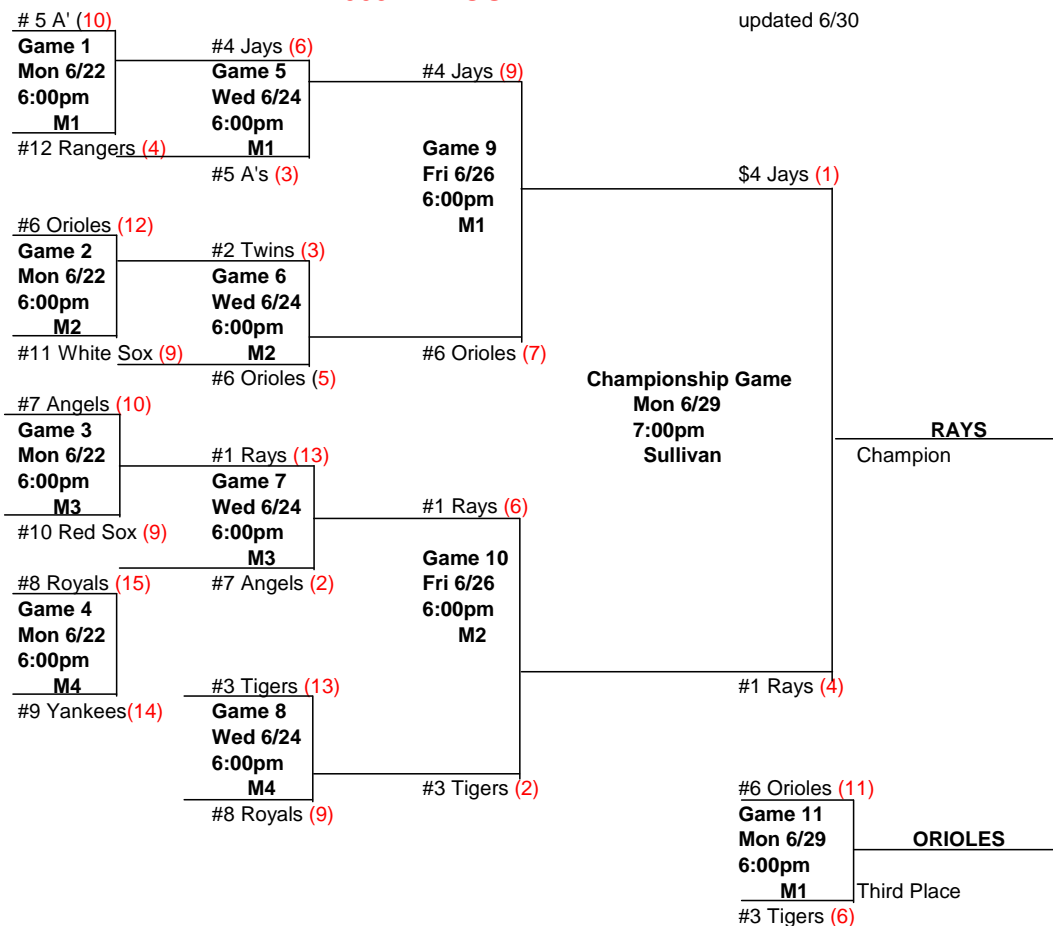

2009 AL TOURNAMENT

updated 6/30

Consolation Bracket

- * Weather may impact schedule
- * Home team is highest ranked team (#1 is highest, #10 is lowest)
- * Rankings are as of 6/17
- * First & Second place teams in each division get a first round bye